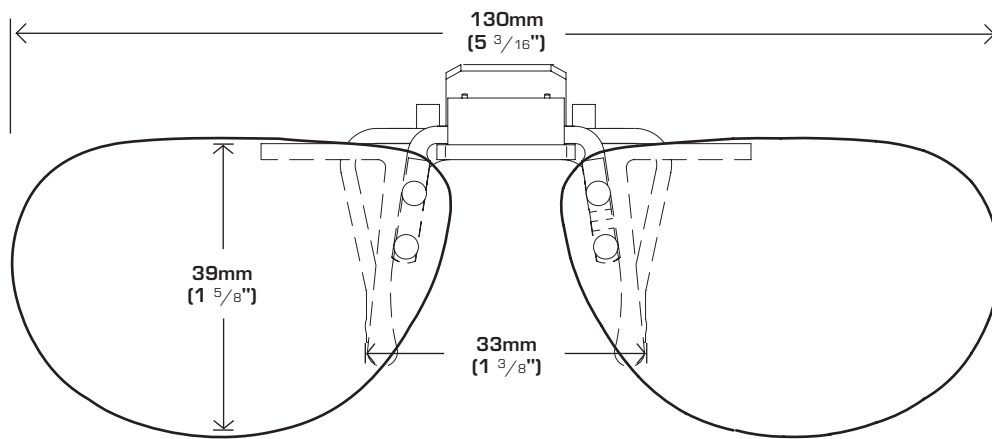

ISOLATE YOUR EYES
COCOONS®

Use the shape illustrations below to find the Cocoons Flip-Up clip size that will most accurately fit your prescription glasses. To use the fitting guide, print out this form at 100% actual size and then place your prescription glasses face down on each shape to determine which one will most accurately match your eyewear.

OVL 56

REC 54