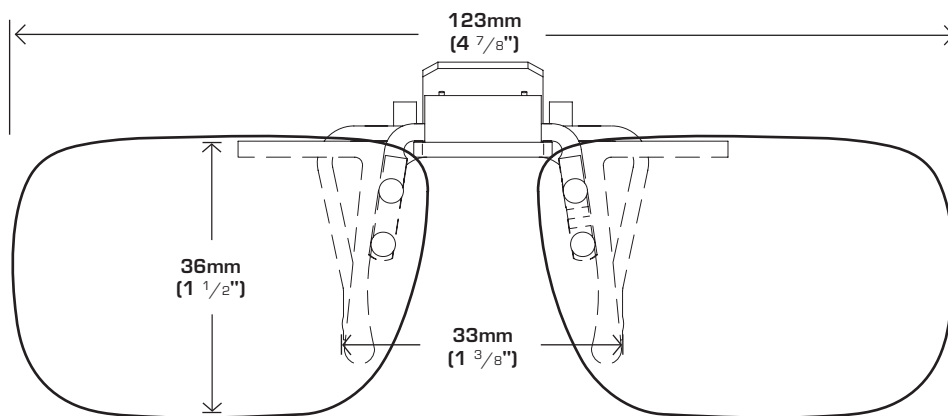

ISOLATE YOUR EYES
COCOONS®

Use the shape illustrations below to find the Cocoons Flip-Up clip size that will most accurately fit your prescription glasses. To use the fitting guide, print out this form at 100% actual size and then place your prescription glasses face down on each shape to determine which one will most accurately match your eyewear.

REC 54