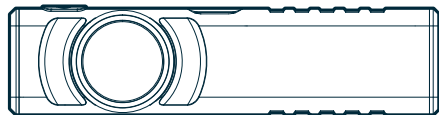

NEBO[®]

SLIM[™] MINI

SLIM MINI

Slim and sleek, this rechargeable 250 lumen light is IPX4 water resistant, has a magnetic base and a durable clip for your pocket or belt.

MODES	LUMENS	RUN TIME	METERS
HIGH	250	2h	67
LOW	25	10h	21

IPX4 Water Resistant • 1 Meter Impact Resistance
Belt Clip • Magnetic Base • USB Rechargeable

All copyrighted and copyrightable materials, including, without limitation, the logo, design, text, graphics, pictures, copy writing and the selection and arrangement ("Materials") thereof are ALL RIGHTS RESERVED Copyright © 2022 Alliance Sports Group, L.P.