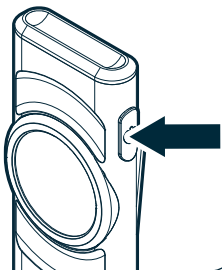

OPERATION

Press and release the power button to cycle through modes:
Off > High > Low